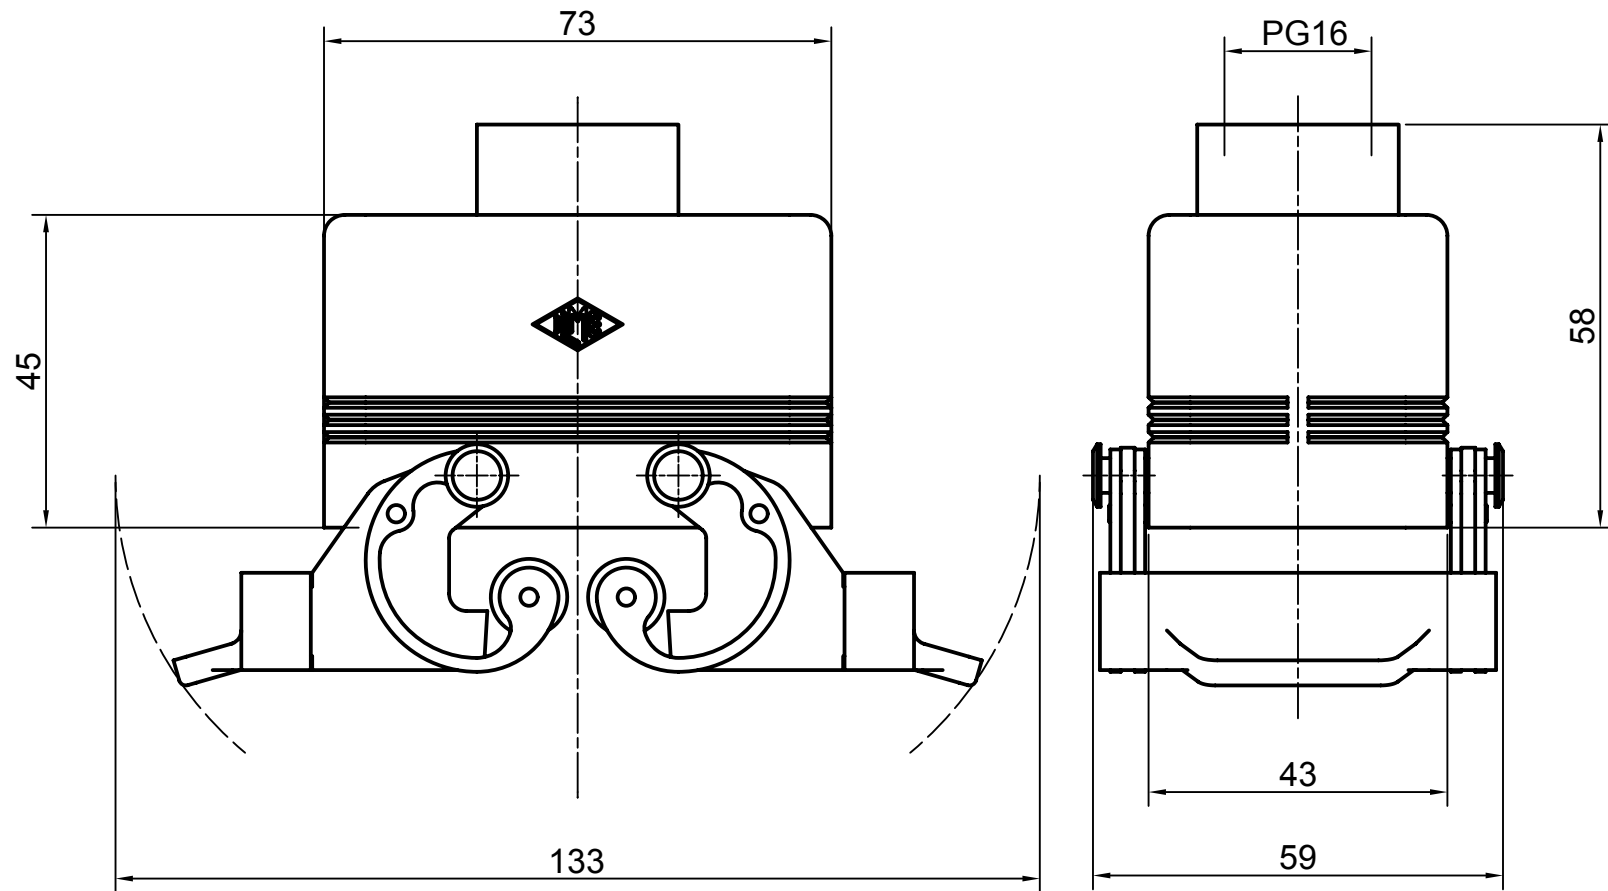

Diritti riservati

All rights reserved

Date 10.01.2007	CMV 03 X	Scale	
Sign.	hood top entry with 2 lev. PG16 ins.	1:1	